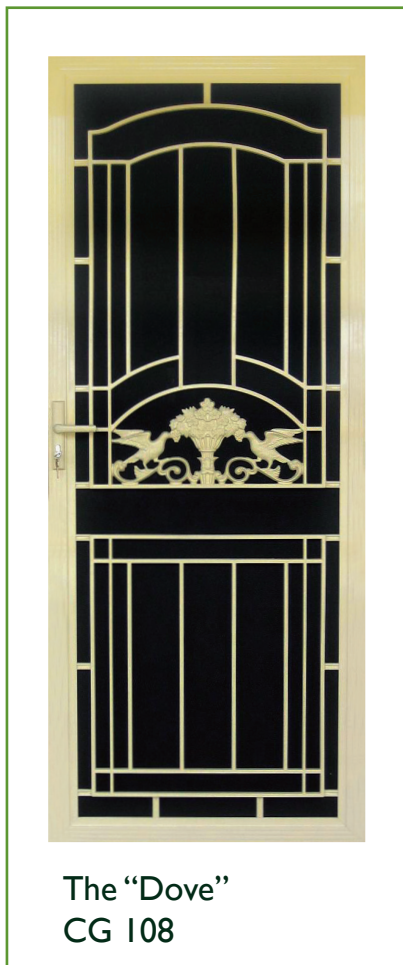

CAST DOOR PANELS

ALUMINIUM SAFETY DOORS

Pattern Dimensions: (Including Lugs)

CG 101:	790mm W x 980mm H	Lugs: 90mm
CG 102:	790mm W x 980mm H	Lugs: 90mm
CG 103:	500mm W x 970mm H	Lugs: 55mm
CG 104:	500mm W x 970mm H	Lugs: 55mm
CG 105A:	790mm W x 850mm H	Lugs: 90mm
CG 105B:	790mm W x 1110mm H	Lugs: 90mm
CG 106:	790mm W x 980mm H	Lugs: 90mm
CG 107A:	790mm W x 1110mm H	Lugs: 90mm
CG 107B:	790mm W x 850mm H	Lugs: 90mm