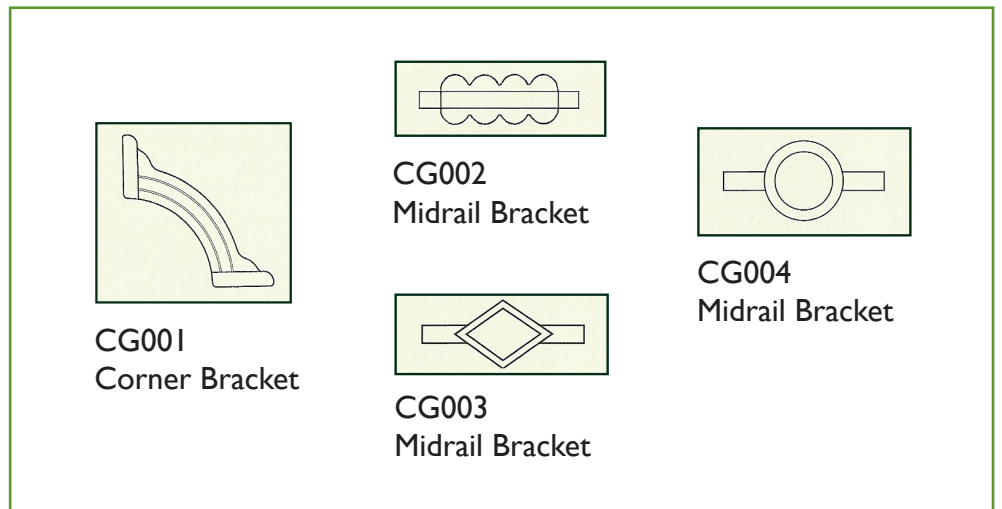

CAST DOOR PANELS

ALUMINIUM SAFETY DOORS

Pattern Dimensions: (Including Lugs)

CG 101:	790mm W x 980mm H	Lugs: 90mm
CG 102:	790mm W x 980mm H	Lugs: 90mm
CG 103:	500mm W x 970mm H	Lugs: 55mm
CG 104:	500mm W x 970mm H	Lugs: 55mm
CG 105A:	790mm W x 850mm H	Lugs: 90mm
CG 105B:	790mm W x 1110mm H	Lugs: 90mm
CG 106:	790mm W x 980mm H	Lugs: 90mm
CG 107A:	790mm W x 1110mm H	Lugs: 90mm
CG 107B:	790mm W x 850mm H	Lugs: 90mm