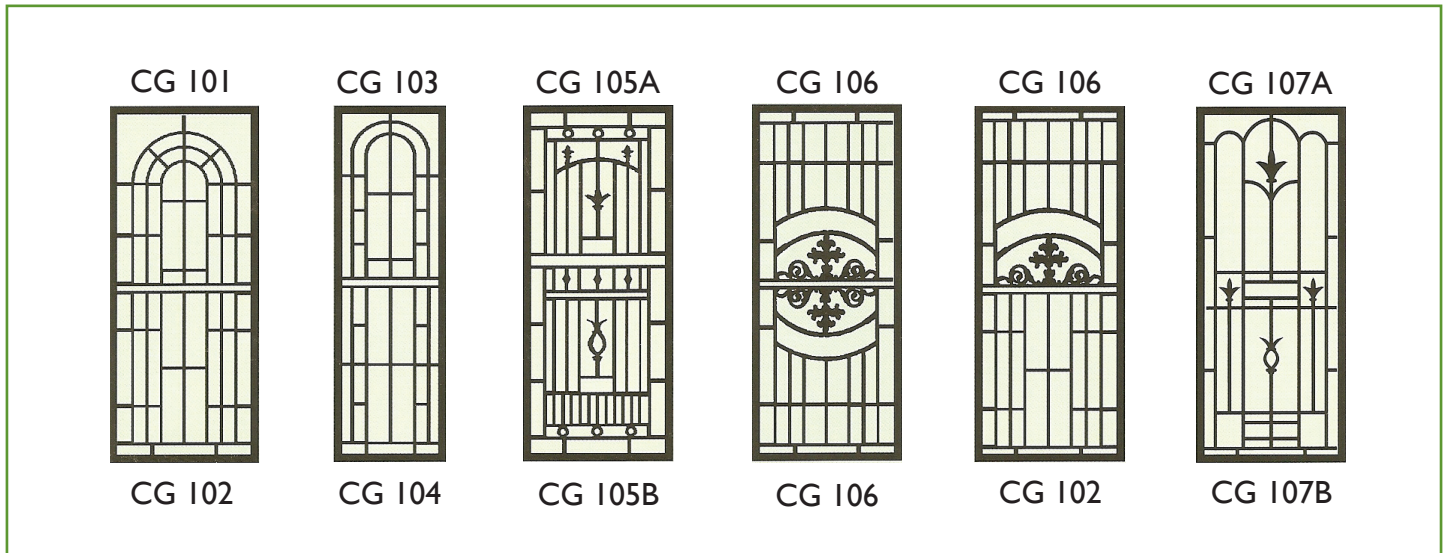

CAST DOOR PANELS

ALUMINIUM SAFETY DOORS

Pattern Dimensions: (Including Lugs)

CG 101:	790mm W x 980mm H	Lugs: 90mm
CG 102:	790mm W x 980mm H	Lugs: 90mm
CG 103:	500mm W x 970mm H	Lugs: 55mm
CG 104:	500mm W x 970mm H	Lugs: 55mm
CG 105A:	790mm W x 850mm H	Lugs: 90mm
CG 105B:	790mm W x 1110mm H	Lugs: 90mm
CG 106:	790mm W x 980mm H	Lugs: 90mm
CG 107A:	790mm W x 1110mm H	Lugs: 90mm
CG 107B:	790mm W x 850mm H	Lugs: 90mm